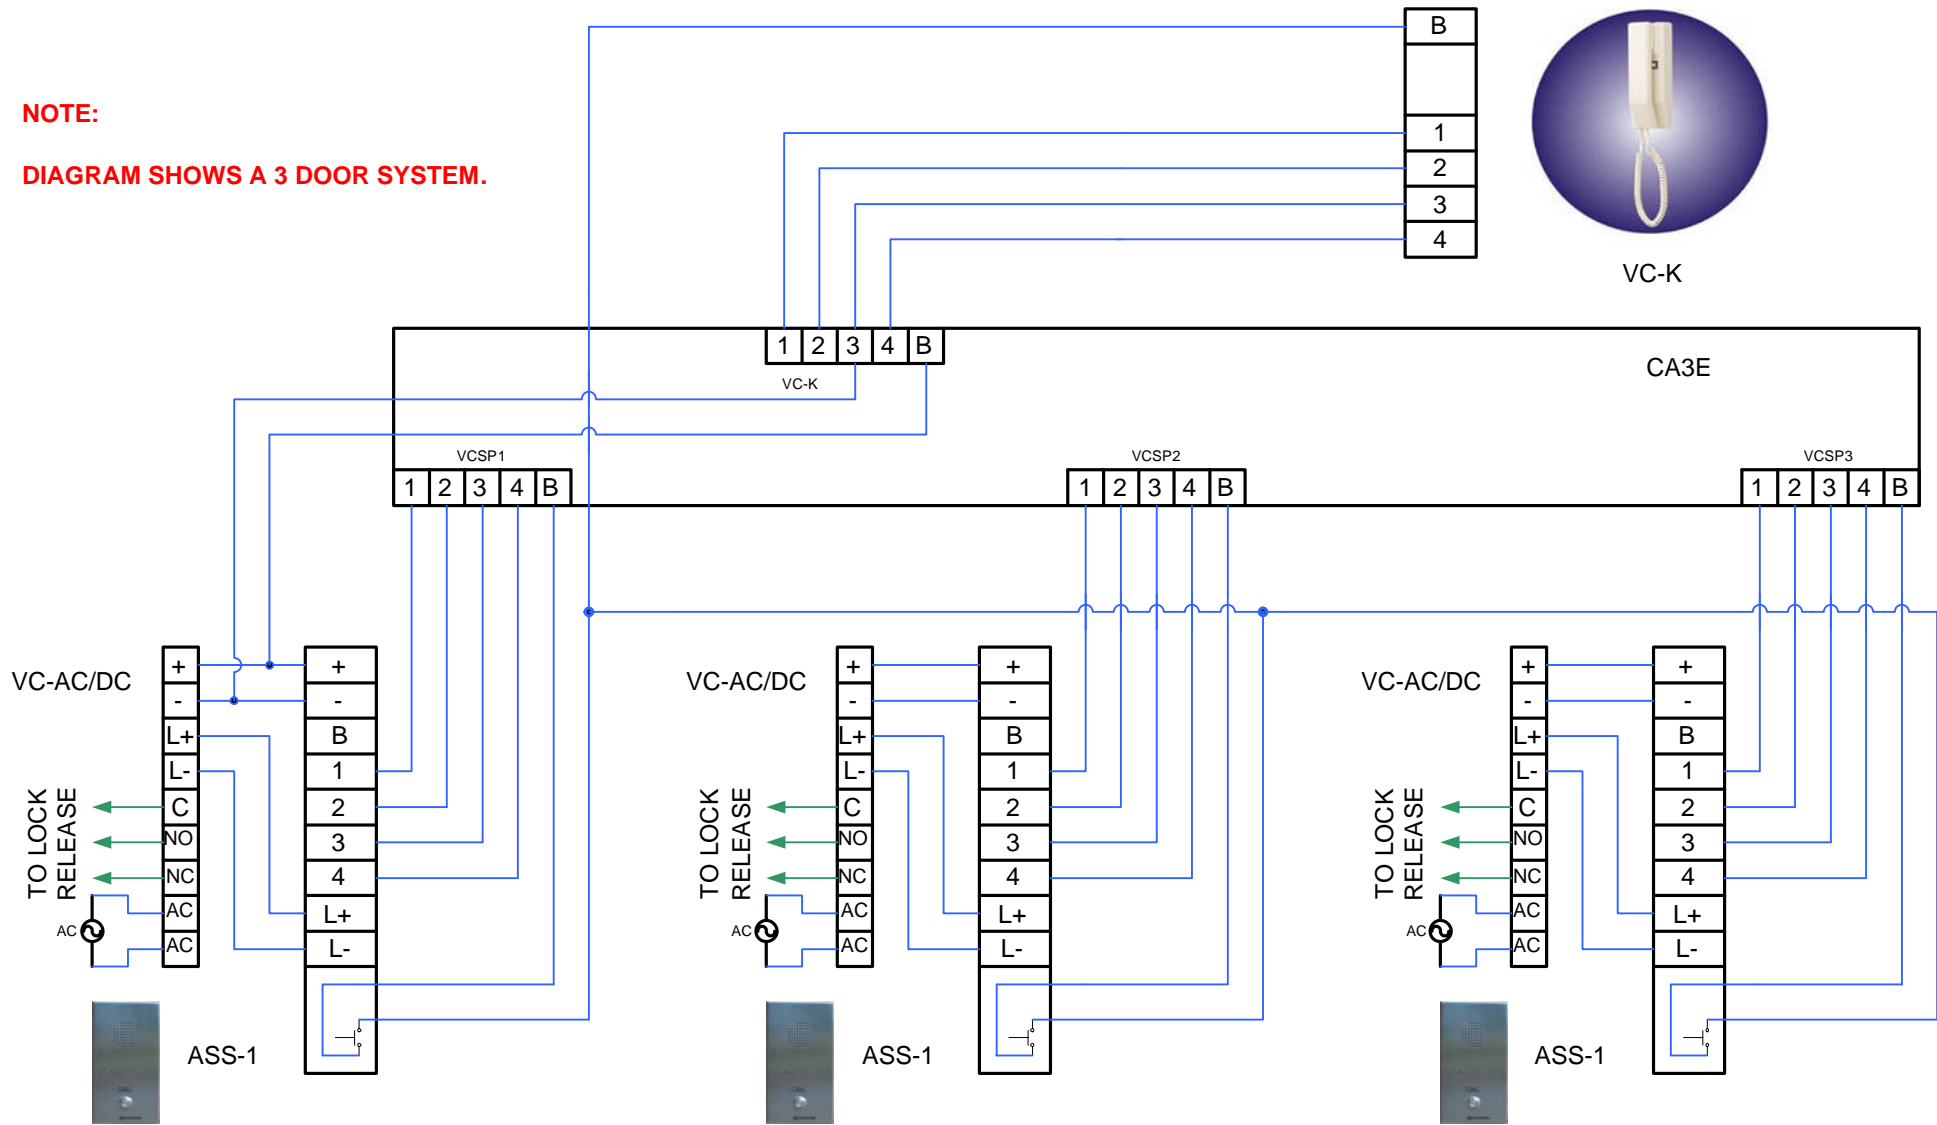

NOTE:
DIAGRAM SHOWS A 3 DOOR SYSTEM.

 <p>BC TECHNOLOGY LTD BC TEC HOUSE WALLIS CLOSE PARK FARM IND EST WELLINGBOROUGH NN8 6AG TEL: 01933 405050 FAX: 01933 405454</p>	TITLE:  THREE DOOR ONE BUTTON VC SYSTEM		CUSTOMER REF: CA3E WIRING	DRAWING REF: CA3E
	DATE: 04/06/08	CABLE TYPE: ALARM CABLE	MAXIMUM DISTANCE: 150M	PG: 1 OF 1
	DRAWN BY: Sales Support		DESCRIPTION: WIRING DIAGRAM FOR A 3 DOOR VC SYSTEM WITH SINGLE BUTTONS ON AN CA3E SWITCHER	