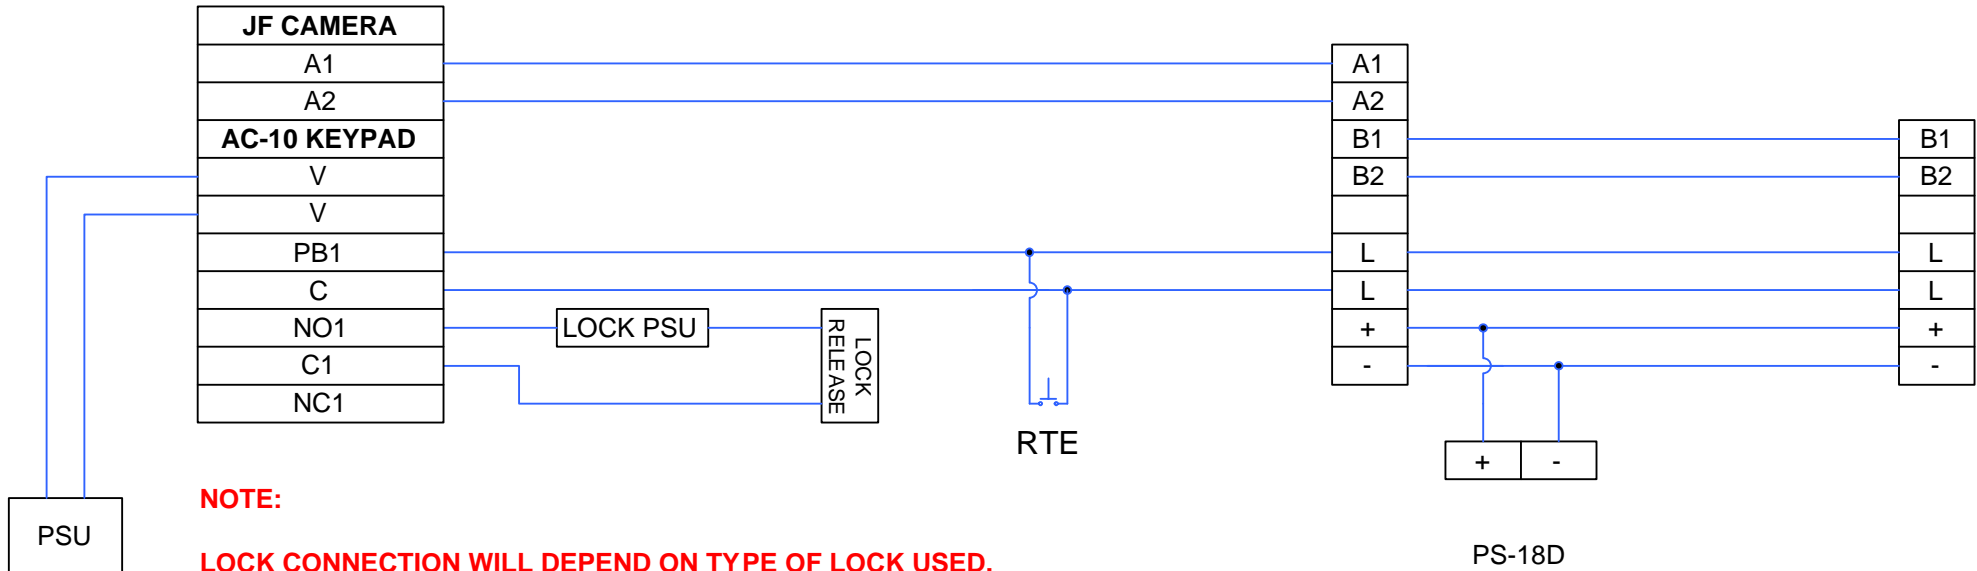

MAXIMUM 100M USING BC TECHNOLOGY PE CABLE

JF Series Camera + Keypad

JF-1MD

JF-1FD

NOTE:

LOCK CONNECTION WILL DEPEND ON TYPE OF LOCK USED. DIAGRAM SHOWS N/O CONTACT IN USE.

 <p>BC TECHNOLOGY LTD BCTEC HOUSE WALLIS CLOSE PARK FARM IND EST WELLINGBOROUGH NN8 6AG TEL: 01933 405050 FAX: 01933 405454</p>	TITLE:  JF-1MD SYSTEM + AC-10 KEYPAD		CUSTOMER REF: JF-1MD + AC-10	DRAWING REF: JF-1 Series + Keypad
	DATE: 27/05/09	CABLE TYPE: C6-PE + Multi core as required.	MAXIMUM DISTANCE: Door to JF-1FD = 100M	PG: 1 OF 1
	DRAWN BY: Sales Support	DESCRIPTION: Wiring diagram showing connection details of the JF-1MD system with an Aiphone AC series keypad.		