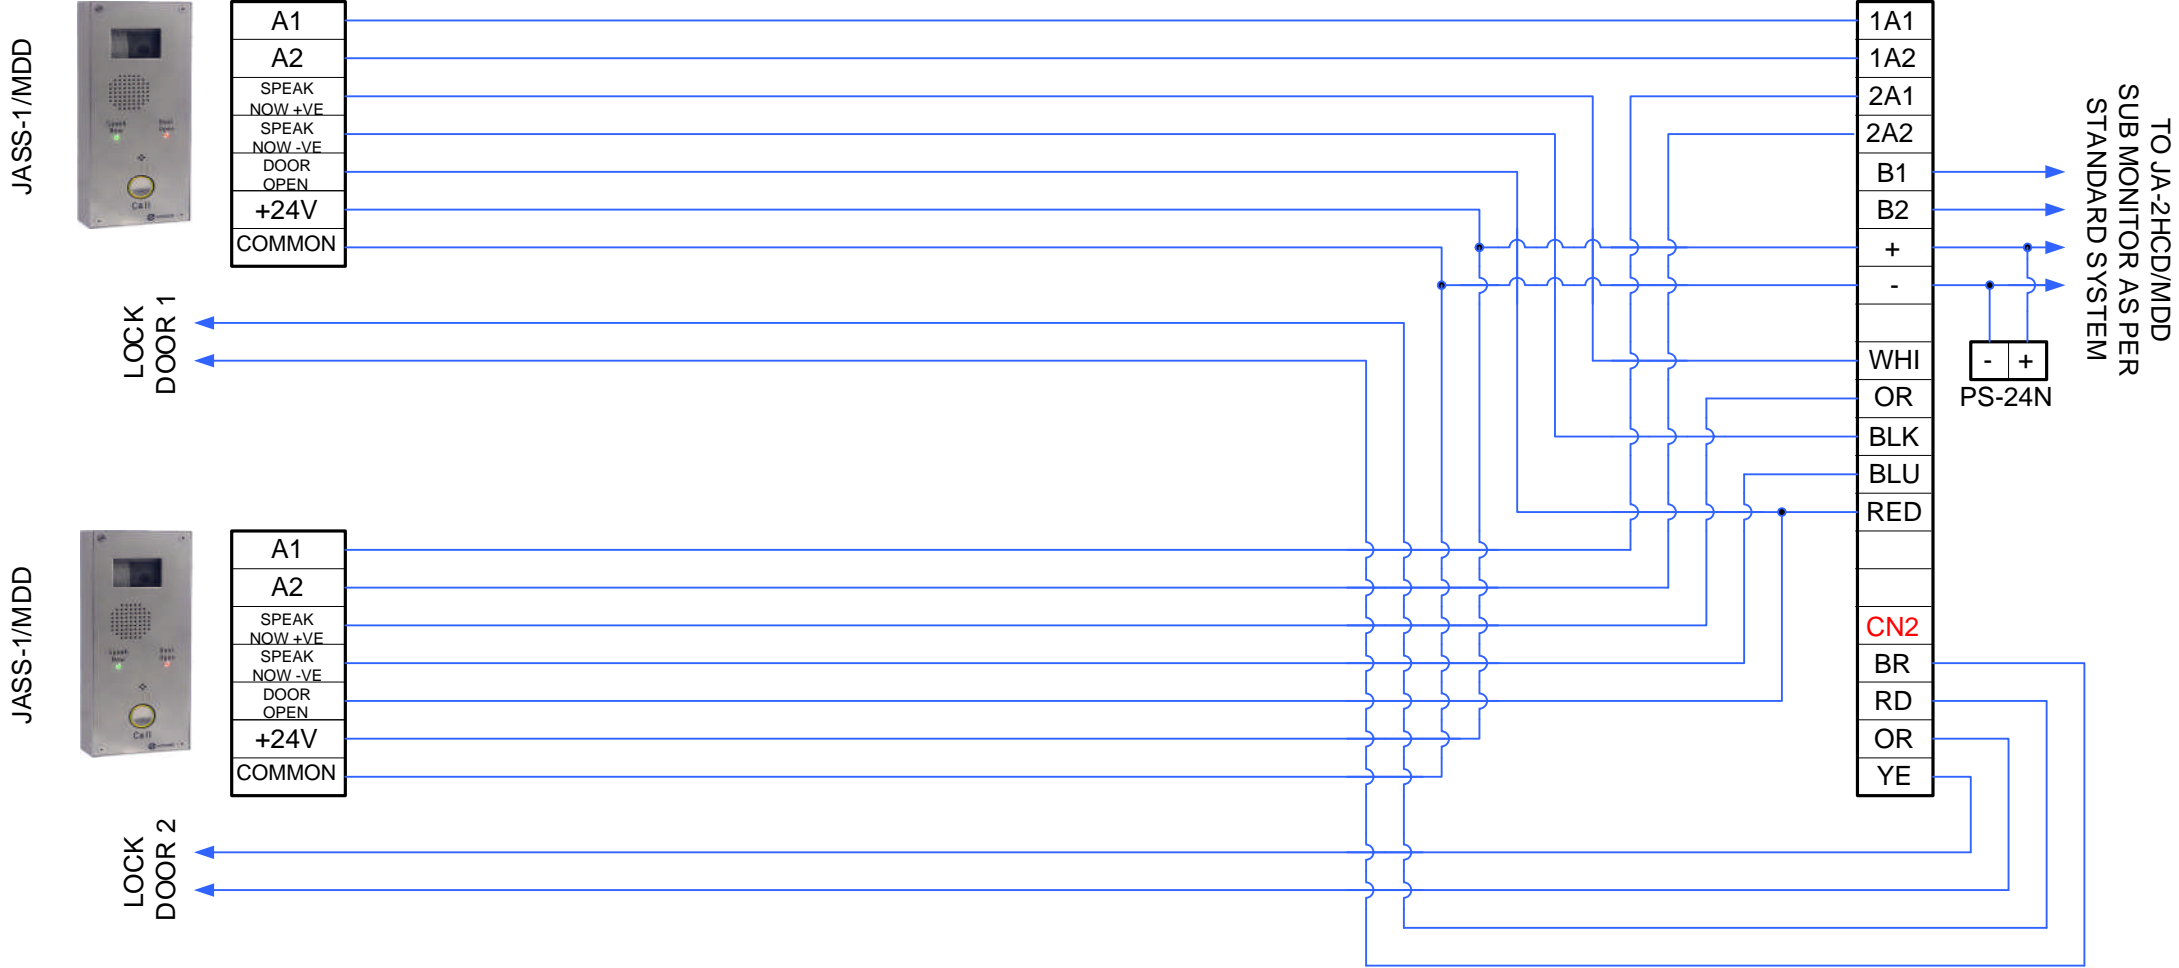

PRODUCTS WITH THE MDD SUFFIX ARE OUR INTERPRETATION OF DDA GUIDE LINES.

JA-2MCD/MDD

| | | | | | | |
|---|---|--|---|---|-----------------------------------|-------------------|
|  <p>BC TECHNOLOGY LTD BCTEC HOUSE WALLIS CLOSE PARK FARM IND EST WELLINGBOROUGH NN8 6AG TEL: 01933 405050 FAX: 01933 405454</p> | TITLE:  AIPHONE JA Series to DDA Spec | | CUSTOMER REF: Aiphone JA to DDA Spec | | DRAWING REF: 2 Door JA DDA | |
| | DATE: 08/11/07 | CABLE TYPE: C4-PE + Alarm Cable | | MAXIMUM DISTANCE: Camera to Monitor = 100M Monitor to Furthest Monitor = 100m | | PG: 1 OF 1 |
| | DRAWN BY: Sales Support | | DESCRIPTION: Wiring Diagram Showing The JA Series Wired For Operation In DDA Applications. | | | |