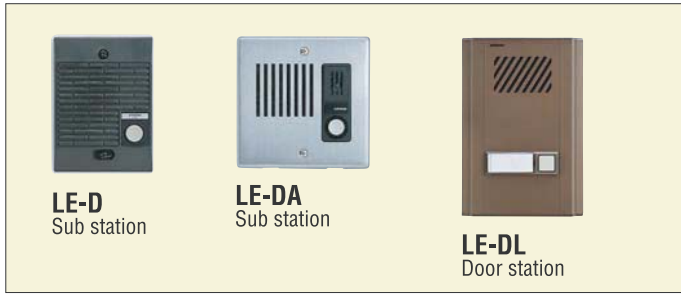

LE Sub stations & Accessories

Weather-resistant sub

Unit dimensions

LE-DA; 2-gang mounting

Room sub

Unit dimensions

Semiflush mount sub

3-call sub

Unit dimensions

All call sub master

Unit dimensions

All call/music/chime adaptor

Unit dimensions

Specifications (BG-10C)

Power source	12V DC, 2.5A (music max. output). 1.5A(music, chime & all call). 0.1A standby
All call transmit	From LEF-3C, 5C, 10C & LEF-1C and LEF-10S
All call receive	All LEF master station, and LE-C, CN
Chime tone transmit	AUX R, E and AUX L, E
Controls	Music on/off. 11 selector switches of music & chime, chime only or off.
Wiring	19 wires max. BG-10C to LEF-10C. 3 wires to each LE-D, DA.
Distance	BG-10C to LEF-C 150m(0.65mmø). 230m(0.8mmø) LE-D/DA to BG-10C 200m(0.65mmø). 300m(0.8mmø).