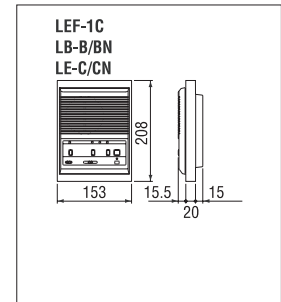

LE Sub stations & Accessories

Weather-resistant sub

Unit dimensions

LE-DA; 2-gang mounting

Room sub

Unit dimensions

Semiflush mount sub

3-call sub

Unit dimensions

All call sub master

Unit dimensions

All call/music/chime adaptor

Unit dimensions

Specifications (BG-10C)

Power source	12V DC, 2.5A (music max. output). 1.5A(music, chime & all call). 0.1A standby
All call transmit	From LEF-3C, 5C, 10C & LEF-1C and LEF-10S
All call receive	All LEF master station, and LE-C, CN
Chime tone transmit	AUX R, E and AUX L, E
Controls	Music on/off. 11 selector switches of music & chime, chime only or off.
Wiring	19 wires max. BG-10C to LEF-10C. 3 wires to each LE-D, DA.
Distance	BG-10C to LEF-C 150m(0.65mmø). 230m(0.8mmø) LE-D/DA to BG-10C 200m(0.65mmø). 300m(0.8mmø).