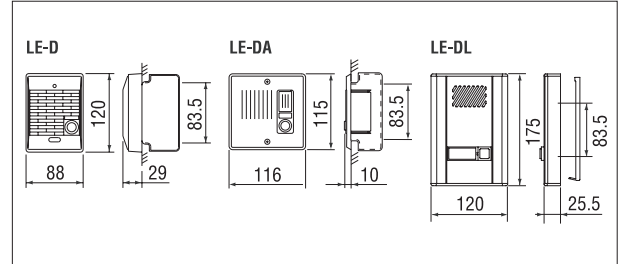

LE Sub stations & Accessories

Weather-resistant sub

Unit dimensions

LE-DA; 2-gang mounting

Room sub

Unit dimensions

Semiflush mount sub

3-call sub

Unit dimensions

All call sub master

Unit dimensions

All call/music/chime adaptor

Unit dimensions

Specifications (BG-10C)

Power source	12V DC, 2.5A (music max. output). 1.5A(music, chime & all call). 0.1A standby
All call transmit	From LEF-3C, 5C, 10C & LEF-1C and LEF-10S
All call receive	All LEF master station, and LE-C, CN
Chime tone transmit	AUX R, E and AUX L, E
Controls	Music on/off. 11 selector switches of music & chime, chime only or off.
Wiring	19 wires max. BG-10C to LEF-10C. 3 wires to each LE-D, DA.
Distance	BG-10C to LEF-C 150m(0.65mmø). 230m(0.8mmø) LE-D/DA to BG-10C 200m(0.65mmø). 300m(0.8mmø).