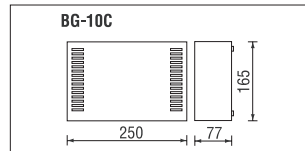

Unit dimensions

All call sub master

Unit dimensions

All call/music/chime adaptor

Unit dimensions

Specifications (BG-10C)

Power source	12V DC, 2.5A (music max. output). 1.5A(music, chime & all call). 0.1A standby
All call transmit	From LEF-3C, 5C, 10C & LEF-1C and LEF-10S
All call receive	All LEF master station, and LE-C, CN
Chime tone transmit	AUX R, E and AUX L, E
Controls	Music on/off. 11 selector switches of music & chime, chime only or off.
Wiring	19 wires max. BG-10C to LEF-10C. 3 wires to each LE-D, DA.
Distance	BG-10C to LEF-C 150m(0.65mmø). 230m(0.8mmø) LE-D/DA to BG-10C 200m(0.65mmø). 300m(0.8mmø).