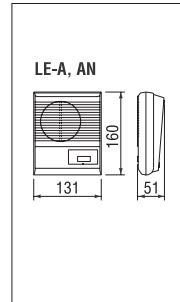

LE Sub stations & Accessories

Weather-resistant sub

Unit dimensions

LE-DA; 2-gang mounting

Room sub

Unit dimensions

Semiflush mount sub

3-call sub

Unit dimensions

All call sub master

Unit dimensions

All call/music/chime adaptor

Unit dimensions

Specifications (BG-10C)

Power source	12V DC, 2.5A (music max. output). 1.5A(music, chime & all call). 0.1A standby
All call transmit	From LEF-3C, 5C, 10C & LEF-1C and LEF-10S
All call receive	All LEF master station, and LE-C, CN
Chime tone transmit	AUX R, E and AUX L, E
Controls	Music on/off. 11 selector switches of music & chime, chime only or off.
Wiring	19 wires max. BG-10C to LEF-10C. 3 wires to each LE-D, DA.
Distance	BG-10C to LEF-C 150m(0.65mmø). 230m(0.8mmø) LE-D/DA to BG-10C 200m(0.65mmø). 300m(0.8mmø).