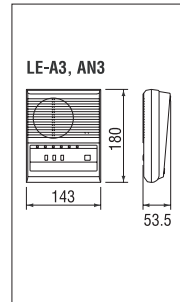

LE Sub stations & Accessories

Weather-resistant sub

Unit dimensions

LE-DA; 2-gang mounting

Room sub

Unit dimensions

Semiflush mount sub

3-call sub

Unit dimensions

All call sub master

Unit dimensions

All call/music/chime adaptor

Unit dimensions

Specifications (BG-10C)

Power source	12V DC, 2.5A (music max. output). 1.5A(music, chime & all call). 0.1A standby
All call transmit	From LEF-3C, 5C, 10C & LEF-1C and LEF-10S
All call receive	All LEF master station, and LE-C, CN
Chime tone transmit	AUX R, E and AUX L, E
Controls	Music on/off. 11 selector switches of music & chime, chime only or off.
Wiring	19 wires max. BG-10C to LEF-10C. 3 wires to each LE-D, DA.
Distance	BG-10C to LEF-C 150m(0.65mmø). 230m(0.8mmø) LE-D/DA to BG-10C 200m(0.65mmø). 300m(0.8mmø).