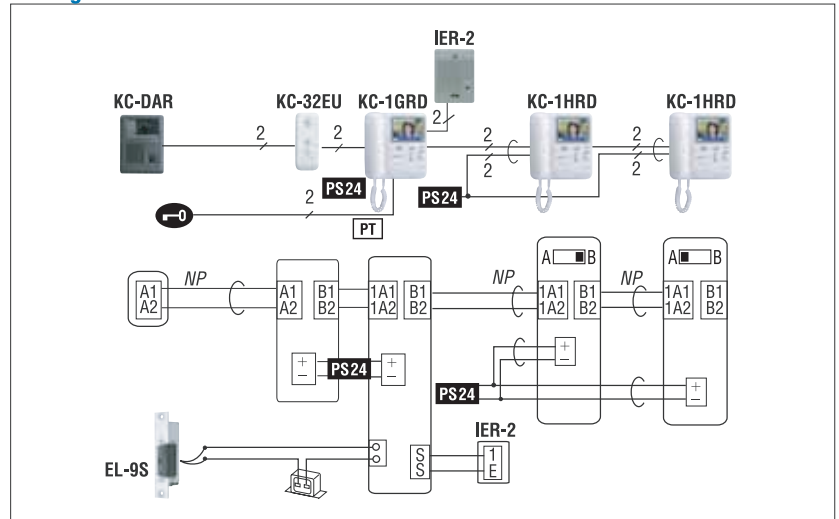

Color Video Accessories

Picture memory unit

COLOR VIDEO ENTRY SECURITY

KC-32EU
Picture memory unit

KC-1GRD Master station **KC-32EU** Picture memory unit

Press REC button to view each 4-frame picture individually.

MK-1GD Master station **KC-32EU** Picture memory unit

Features

- Easy add-on to present or new system, color or black & white
- 4 pictures in 1 frame (16 frames), 16, 32 or 60 individual picture save mode
- Max. 8 pictures stored in memory

Used for

KC-1MRD, KC-1GRD, KB-3MRD
MK-1GD, MK-2MCD

Programming

- Date / time position
- Date / time
- Save mode

Functions

- Auto Picture save
- Manual picture save (when viewing)
- Absence set
- Replay
- Store in memory
- Erase one or all pictures

Unit dimensions

Single-gang mounting

Wiring

PS24 : PS-2410DIN, PS-2420DIN, PS-2420S PT : AC transformer

Specifications (KC-32EU)

Power source	18V DC, 230mA. 24V DC, 160mA.
Power supply	PS-1820DIN, PS-2420DIN, PS-2420S
Channel	One video door per unit
Wiring	2 parallel wires to door (NP). 2 wires to Master (Polarized).
Wiring distance	KC-32EU to door 50m(0.65mmø) 100m(1.0mmø) KC-32EU to master 25m(0.65mmø) 5m(1.0mmø) KC-32EU to Power supply 10m(1.0mmø) (20m w/1.2mmø)