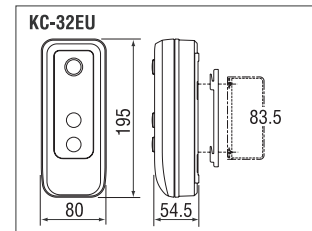

Unit dimensions

Single-gang mounting

Wiring

PS24 : PS-2410DIN, PS-2420DIN, PS-2420S PT : AC transformer

Specifications (KC-32EU)

Power source	18V DC, 230mA. 24V DC, 160mA.
Power supply	PS-1820DIN, PS-2420DIN, PS-2420S
Channel	One video door per unit
Wiring	2 parallel wires to door (NP). 2 wires to Master (Polarized).
Wiring distance	KC-32EU to door 50m(0.65mmø) 100m(1.0mmø) KC-32EU to master 25m(0.65mmø) 5m(1.0mmø) KC-32EU to Power supply 10m(1.0mmø) (20m w/1.2mmø)