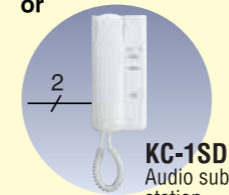

Video Sentry Color Tilt

DOOR 1 ROOM 3 KC-1GRD

Features

- VIDEO SENTRY COLOR TILT 1 door - 3 monitors
- INSTANT ON door audio & video
- All call type room calling
- 100m distance between monitors, looped
- TILT camera control
- Handsfree monitoring audio & image of door
- Video door station's white LED illumination automatically turns on in the darkness

Door station

KC-DAR
Video door station

Master station

KC-1GRD
Master station

Sub station

KC-1HRD
Sub master station

KC-1HRD
Sub master station

KC-1SD
Audio sub station

KC-1SD
Audio sub station

Lineup

KA-DGR PANEL
Stainless steel housing for KC-DAR

KC-32EU
Picture memory unit → P.14

KAW-D
30° angled box → P.15

EL-9S
Electric door strike → P.97

JBW-BA
Long distance adaptor → P.15