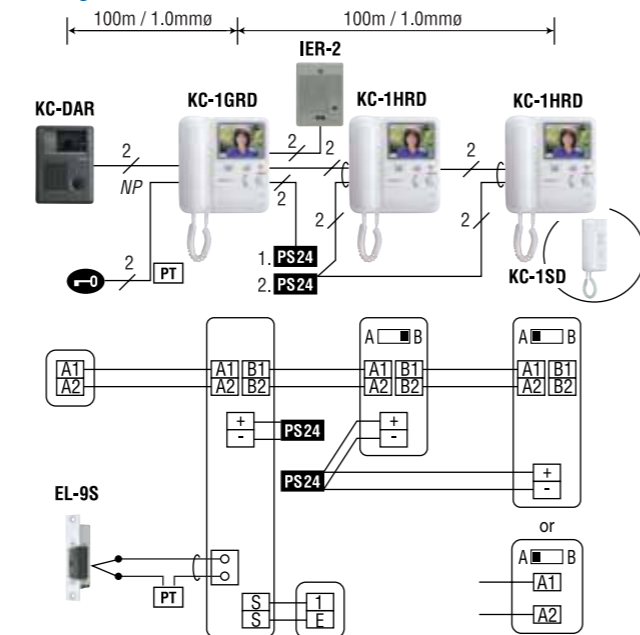

KC-1SD
Audio sub station

Lineup

KA-DGR PANEL
Stainless steel housing for KC-DAR

KC-32EU
Picture memory unit → P.14

KAW-D
30° angled box → P.15

EL-9S
Electric door strike → P.97

JBW-BA
Long distance adaptor → P.15

MCW-S
Monitor desk stand → P.15

Power supply PS-2420DIN PS-2420S → P.100

Communication network

(1) All call type voice calling (from any). Communication on handsets individually.

Wiring

• Run audio/video wires in a separate jacketed cable from door release wires.
1. PS24 : PS-2410DIN 2. PS24 : PS-2420DIN, PS-2420S PT : AC transformer

Power source	24V DC
Consumption	KC-1GRD: 450mA, 70mA standby. KC-1HRD: 200mA, 50mA standby. KC-1SD: 70mA, 50mA standby.
Power supply	PS-2410DIN, PS-2420DIN, PS-2420S
Video monitor	4" TFT color LCD
Scanning lines	525 lines
Communication	Door calls in w/4-tone chime, 30 sec. Hear and see door instantly. Pick up at any station to reply, 2-1/2 min. timed. Recycle with MONITOR. Monitor handsfree audio & image of door w/MONITOR. Press ALL CALL to call the other w/pretone & voice. Lift either handset to reply.
Image view area	Approx. 60cm Horiz., 111-235cm Vert. at 50cm in front of camera at 130cm high.
Night viewing	Up to 30cm from camera, with white LED projected. Background scene beyond 30cm cannot be seen.
Door release	Contact rating: 12V AC, 400mA.
Wiring	2 parallel wires to door, non-polarized. 2 wires in loop between monitors, plus 2 wires separately run from power supply.
Distance	KC-1GRD to door 50m(0.65mmø) 100m(1.0mmø) Monitors 50m(0.65mmø) 100m(1.0mmø) KC-1GRD-IER-2 50m(0.65mmø) 100m(1.0mmø)