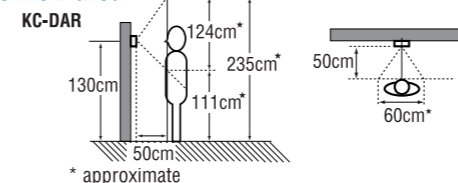

Image view area

Specifications (KC-1GRD)

Power source	24V DC
Consumption	KC-1GRD: 450mA, 70mA standby. KC-1HRD: 200mA, 50mA standby. KC-1SD: 70mA, 50mA standby.
Power supply	PS-2410DIN, PS-2420DIN, PS-2420S
Video monitor	4" TFT color LCD
Scanning lines	525 lines
Communication	Door calls in w/4-tone chime, 30 sec. Hear and see door instantly. Pick up at any station to reply, 2-1/2 min. timed. Recycle with MONITOR. Monitor handsfree audio & image of door w/MONITOR. Press ALL CALL to call the other w/pretone & voice. Lift either handset to reply.
Image view area	Approx. 60cm Horiz., 111-235cm Vert. at 50cm in front of camera at 130cm high.
Night viewing	Up to 30cm from camera, with white LED projected. Background scene beyond 30cm cannot be seen.
Door release	Contact rating: 12V AC, 400mA.
Wiring	2 parallel wires to door, non-polarized. 2 wires in loop between monitors, plus 2 wires separately run from power supply.
Distance	KC-1GRD to door 50m(0.65mmø) 100m(1.0mmø) Monitors 50m(0.65mmø) 100m(1.0mmø) KC-1GRD-IER-2 50m(0.65mmø) 100m(1.0mmø)