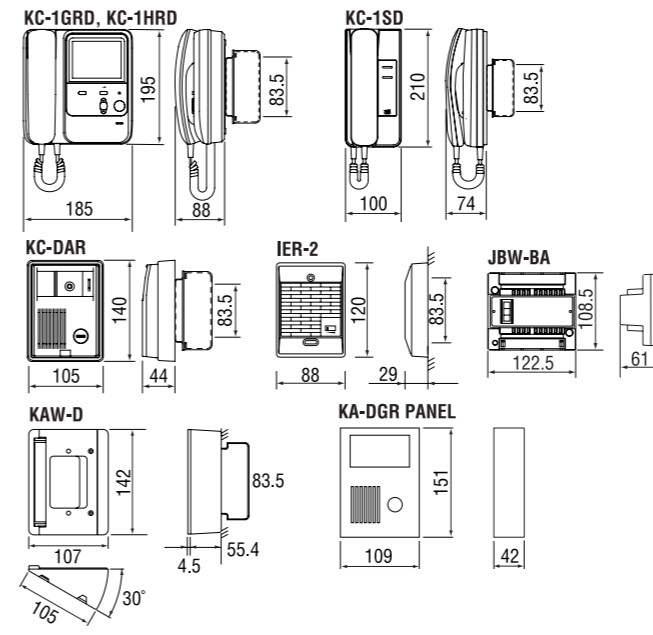

Cable

Vinyl jacketed, PE (polyethylene) insulation cable is recommended. For other types of cables, normal operation and max. communication distance cannot be guaranteed.

Unit dimensions

Image view area

Specifications (KC-1GRD)

Power source	24V DC
Consumption	KC-1GRD: 450mA, 70mA standby. KC-1HRD: 200mA, 50mA standby. KC-1SD: 70mA, 50mA standby.
Power supply	PS-2410DIN, PS-2420DIN, PS-2420S
Video monitor	4" TFT color LCD
Scanning lines	525 lines
Communication	Door calls in w/4-tone chime, 30 sec. Hear and see door instantly. Pick up at any station to reply, 2-1/2 min. timed. Recycle with MONITOR. Monitor handsfree audio & image of door w/MONITOR. Press ALL CALL to call the other w/pretone & voice. Lift either handset to reply.
Image view area	Approx. 60cm Horiz., 111-235cm Vert. at 50cm in front of camera at 130cm high.
Night viewing	Up to 30cm from camera, with white LED projected. Background scene beyond 30cm cannot be seen.
Door release	Contact rating: 12V AC, 400mA.
Wiring	2 parallel wires to door, non-polarized. 2 wires in loop between monitors, plus 2 wires separately run from power supply.
Distance	KC-1GRD to door 50m(0.65mmø) 100m(1.0mmø) Monitors 50m(0.65mmø) 100m(1.0mmø) KC-1GRD-IER-2 50m(0.65mmø) 100m(1.0mmø)