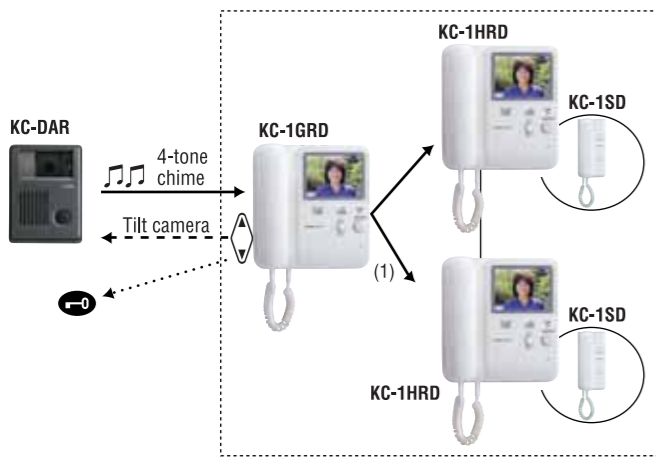

Video Sentry Color Tilt

DOOR 1 ROOM 3 KC-1GRD

Features

- VIDEO SENTRY COLOR TILT 1 door - 3 monitors
- INSTANT ON door audio & video
- All call type room calling
- 100m distance between monitors, looped
- TILT camera control
- Handsfree monitoring audio & image of door
- Video door station's white LED illumination automatically turns on in the darkness

Door station

KC-DAR
Video door station

Master station

KC-1GRD
Master station

Sub station

KC-1HRD
Sub master station

KC-1HRD
Sub master station

KC-1SD
Audio sub station

KC-1SD
Audio sub station

Lineup

KA-DGR PANEL
Stainless steel housing for KC-DAR

KC-32EU
Picture memory unit → P.14

KAW-D
30° angled box → P.15

EL-9S
Electric door strike → P.97

JBW-BA
Long distance adaptor → P.15

MCW-S
Monitor desk stand → P.15

Power supply PS-2420DIN PS-2420S → P.100

Communication network

(1) All call type voice calling (from any). Communication on handsets individually.

Wiring

• Run audio/video wires in a separate jacketed cable from door release wires.
1. PS24 : PS-2410DIN 2. PS24 : PS-2420DIN, PS-2420S PT : AC transformer