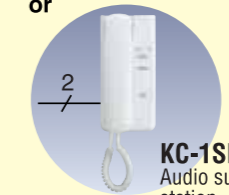

Video Sentry Color Tilt

DOOR 1 ROOM 3 KC-1GRD

Features

- VIDEO SENTRY COLOR TILT 1 door - 3 monitors
- INSTANT ON door audio & video
- All call type room calling
- 100m distance between monitors, looped
- TILT camera control
- Handsfree monitoring audio & image of door
- Video door station's white LED illumination automatically turns on in the darkness

Door station

KC-DAR
Video door station

Master station

KC-1GRD
Master station

Sub station

KC-1HRD
Sub master station

KC-1HRD
Sub master station

KC-1SD
Audio sub station

KC-1SD
Audio sub station

Lineup

KA-DGR PANEL
Stainless steel housing for KC-DAR

KC-32EU
Picture memory unit → P.14

KAW-D
30° angled box → P.15

EL-9S
Electric door strike → P.97

JBW-BA
Long distance adaptor → P.15