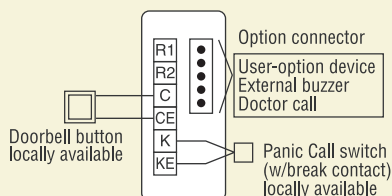

Handsfree Color Video Bus Apartment System

Wiring

Divided cabling with GH-4Z

Monitor to monitor cabling Trunk line No.2

Apartment station and Security guard station have following options

GH-1KD, GH-1MD, GH-1AD

- Doorbell
- Panic alarm switch
- User-optional device*
- External buzzer*
- Doctor call*

*Option connector is required.
Contact local AIPHONE distributor

GH-MK

- Doorbell