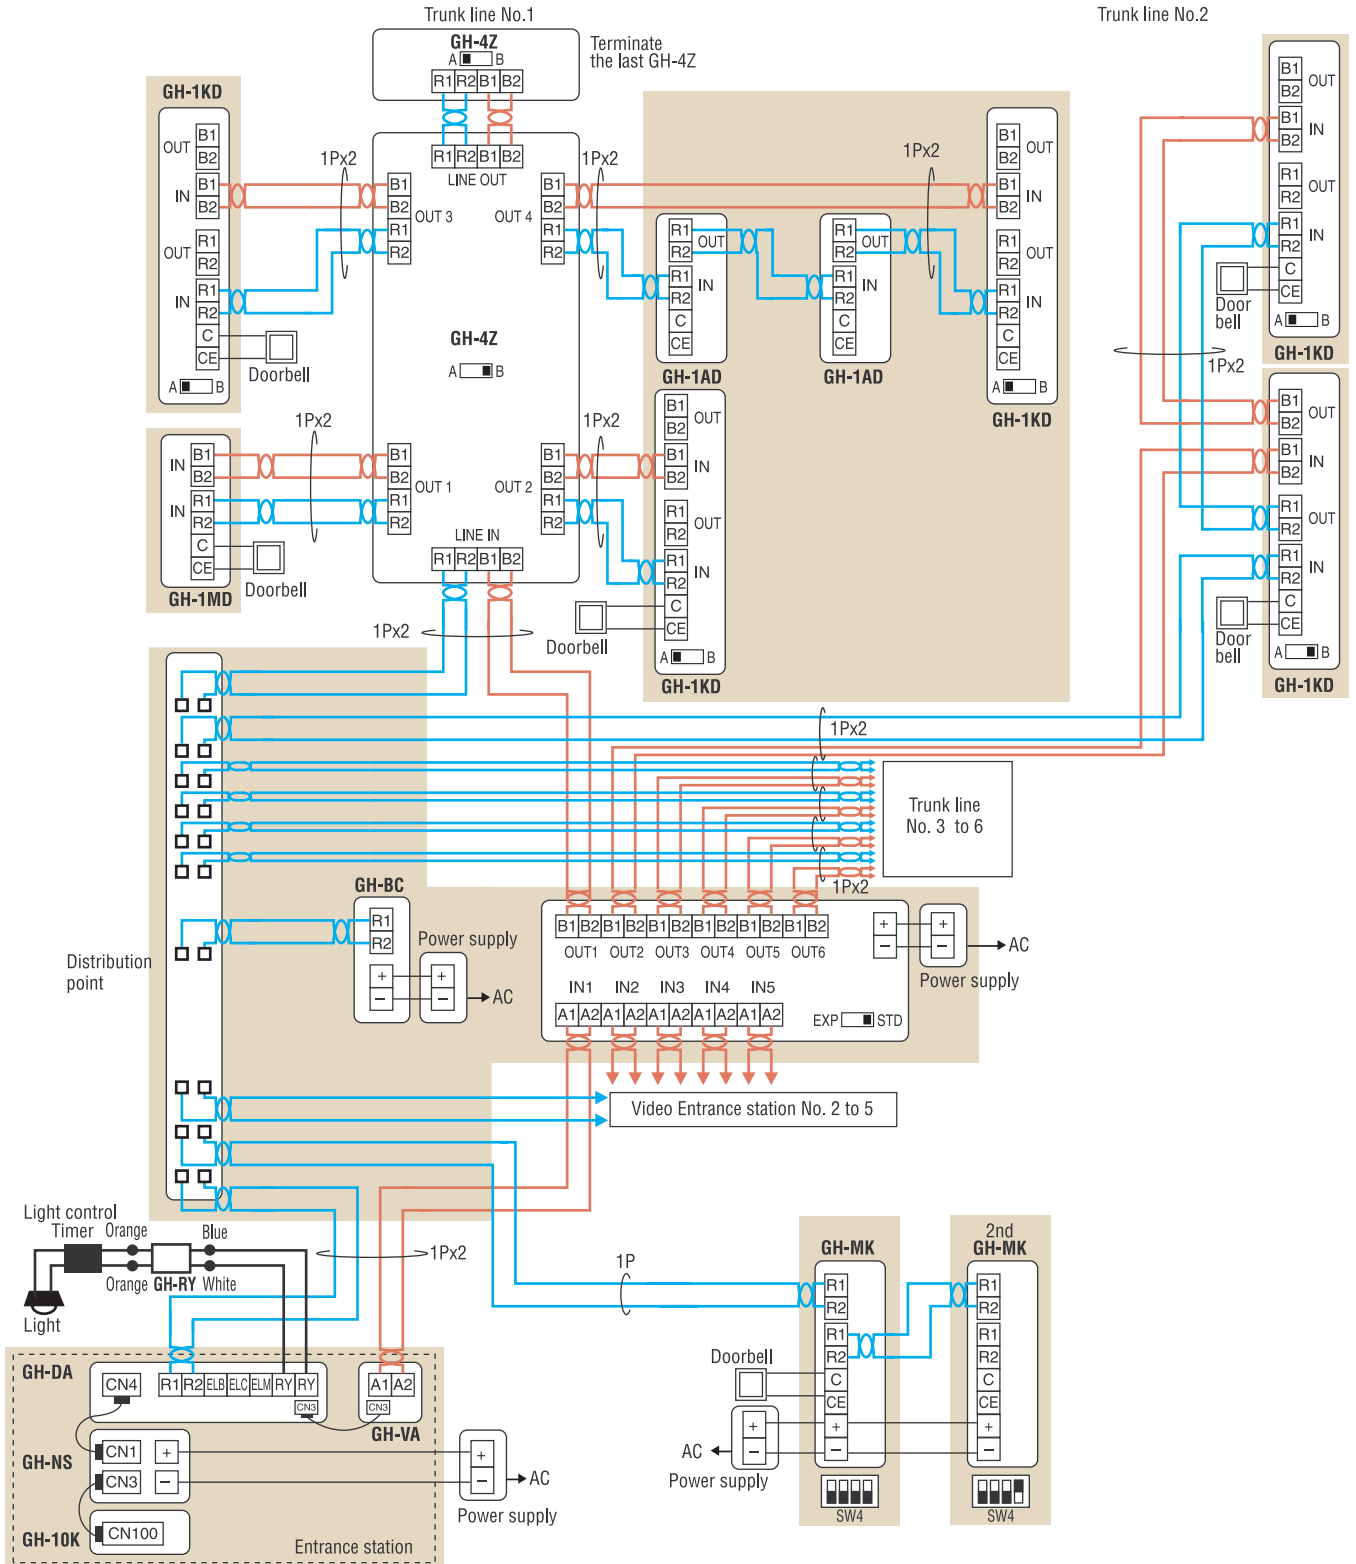

Handsfree Color Video Bus Apartment System

Wiring

Divided cabling with GH-4Z

Monitor to monitor cabling Trunk line No.2

Apartment station and Security guard station have following options

GH-1KD, GH-1MD, GH-1AD