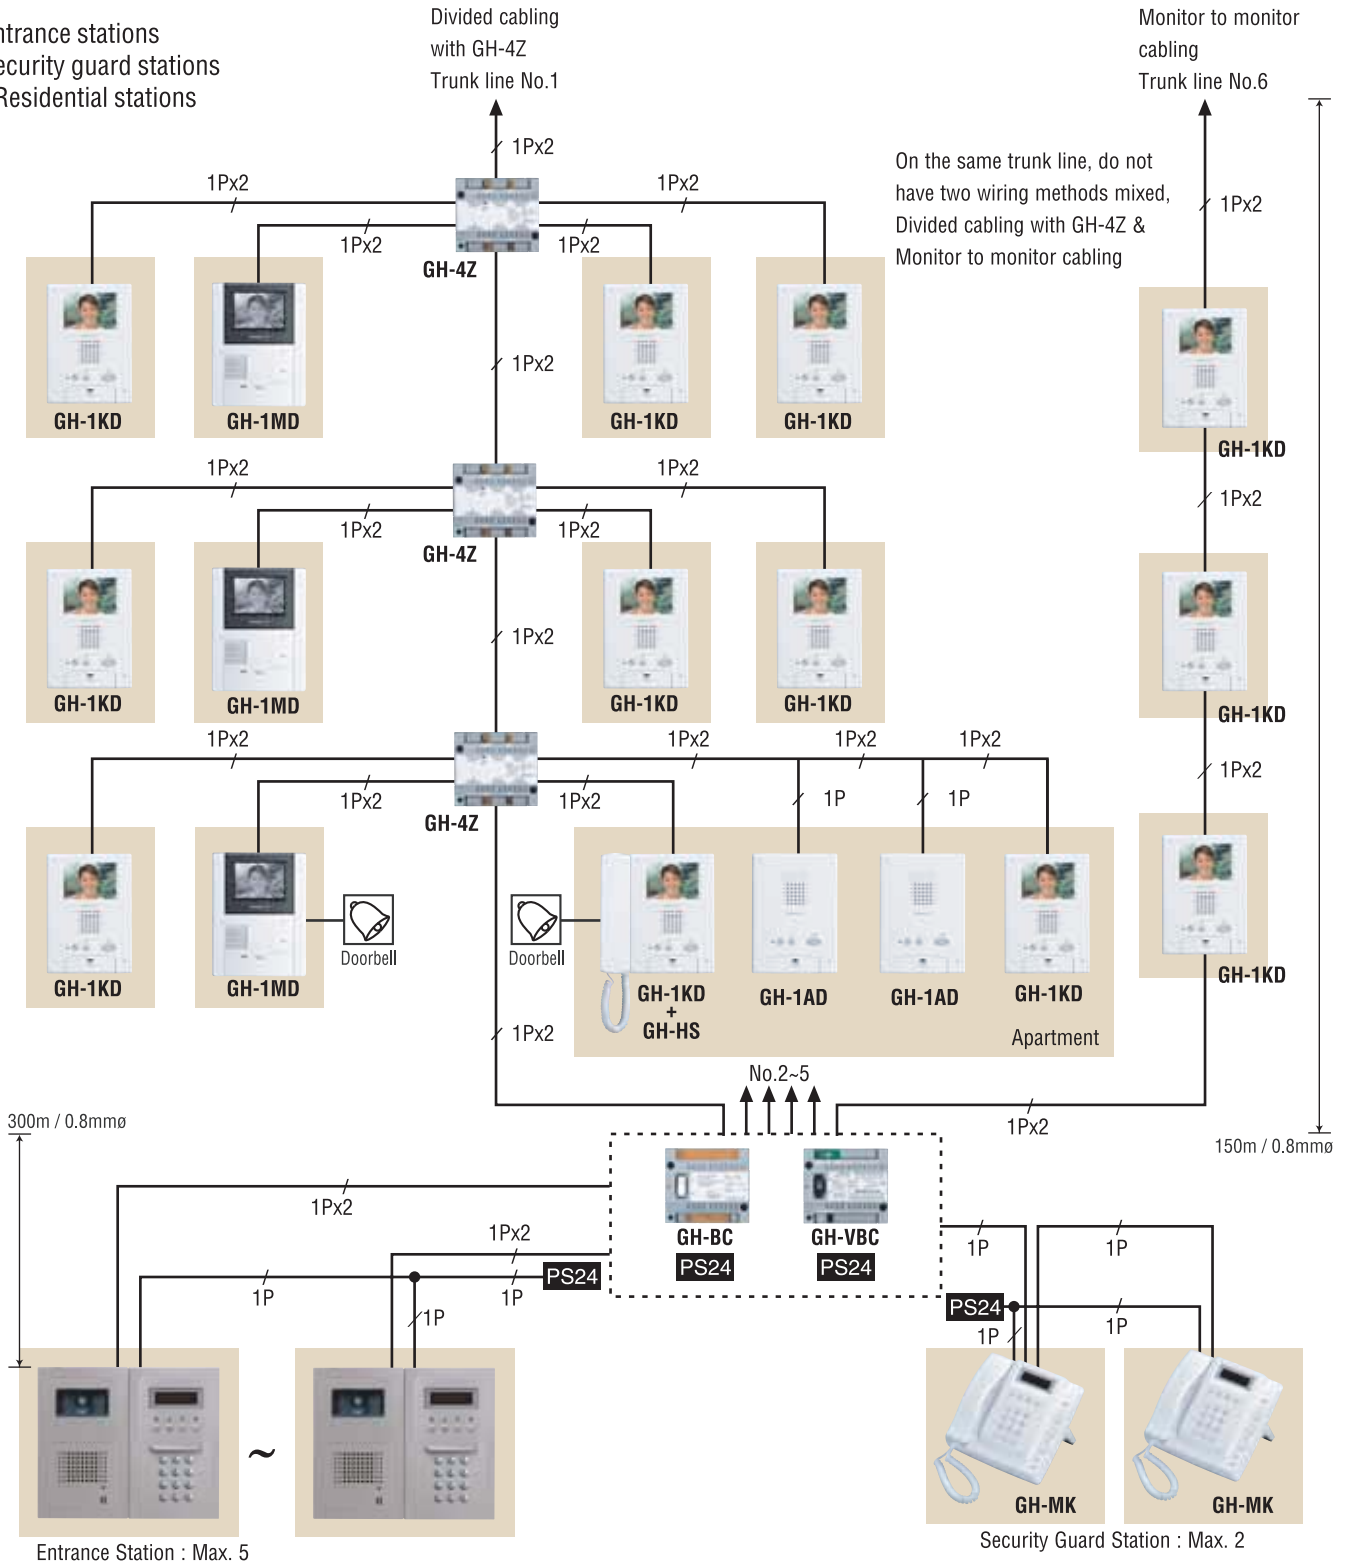

Handsfree Color Video Bus Apartment System

System Configuration

Standard system

- 5 Entrance stations
- 2 Security guard stations
- 48 Residential stations

MULTI-UNIT ENTRY SECURITY

Wiring distance: Entrance station - Bus & Video control unit 300m
 Video control unit - Farthest Video Apartment station 150m
 (Expandable with additional Video control unit)
 Bus control unit - Farthest Audio Apartment station 300m
 Accumulated total Audio wiring distance 2,500m