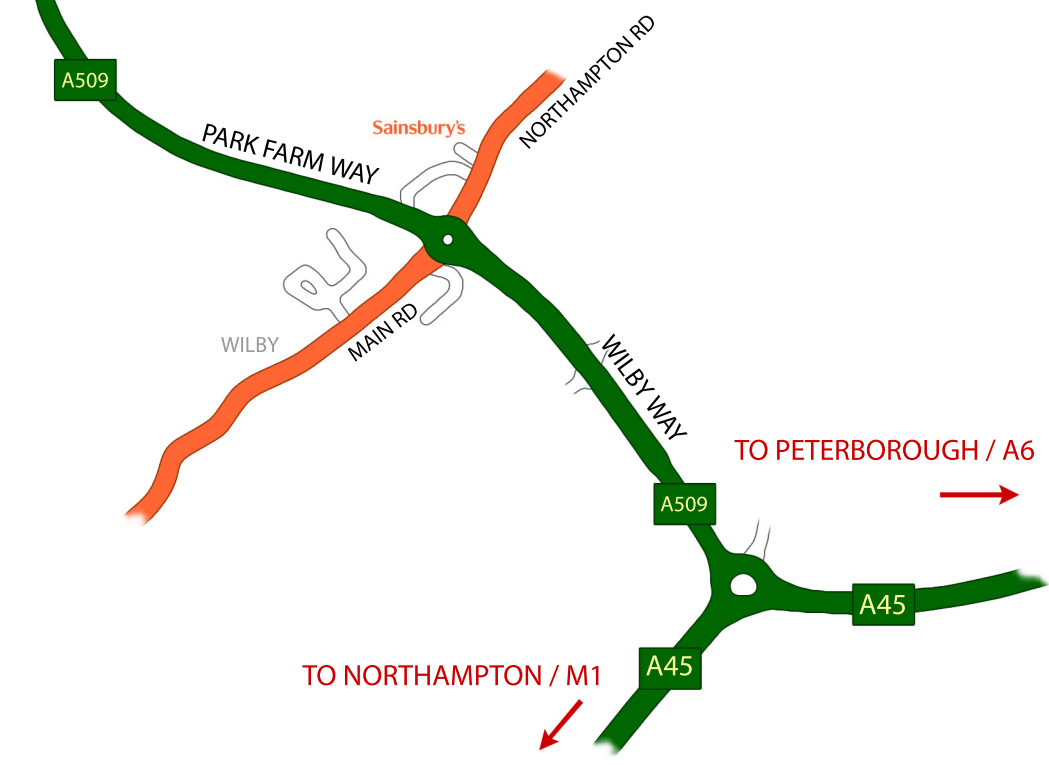

↑ TO KETTERING / A14

B.C. Tec House
Wallis Close
Park Farm Industrial Estate
Wellingborough
Northants
NN8 6AG

01933 405050

↓ TO NORTHAMPTON / M1

→ TO PETERBOROUGH / A6