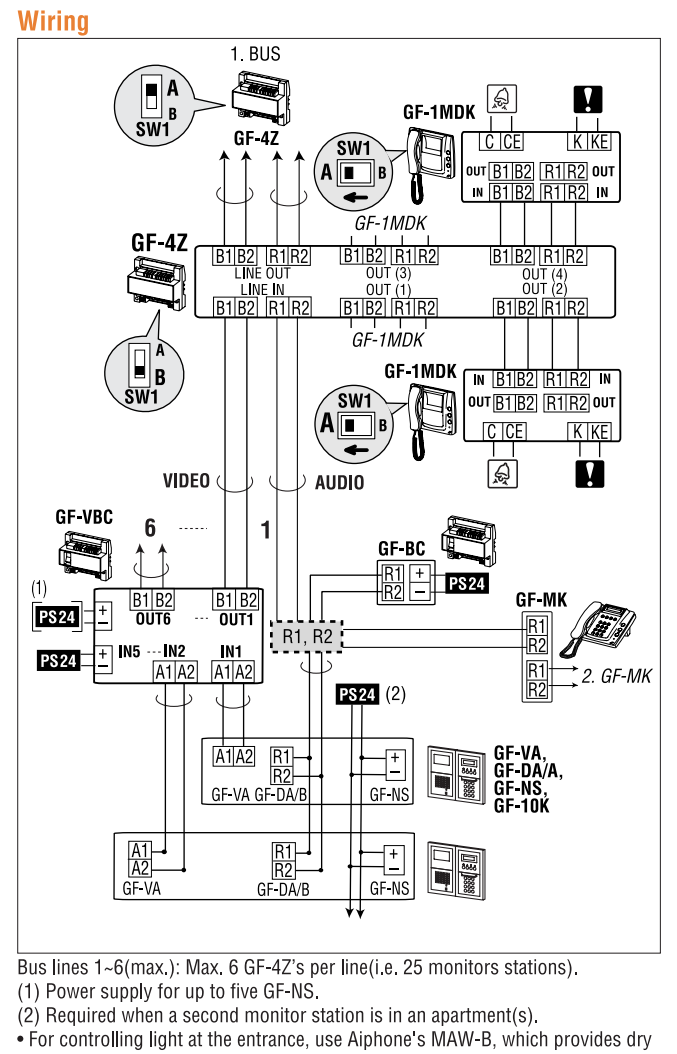

GF-BC
Bus control unit
→ P.57

GF-VBC
Video control unit
→ P.57

GF-4Z
4-apt. Bus junction unit
→ P.57

Power supply

PS-2410DIN
→ P.57

Lineup

GF-nH
Rain hood
→ P.55

GF-nHB
Hooded surface-mount box
→ P.55

GF-BP
Blank panel
→ P.54

GF-AD
Address module
→ P.54

GF-W-S
Desk-top stand for GF-MK
→ P.56

GF-AP
Address panel
→ P.54

Frame & Box

Assemble the following in as many rows as required.

- GF-2F** 2-module Front frame
- GF-2B** 2-module Back box
- GF-3F** 3-module Front frame
- GF-3B** 3-module Back box

→P.55

- ### Features
- Two single-pair cables run throughout system
 - System setup without need of extra tools
 - Call tone off at individual station with blinking LED
 - Door release & external light, Bus line-controlled
 - Optional functions: Doorbell at individual door. Auto-Entry (auto door strike)
 - User-optional feature, using SERVICE button
- ### Capacity
- 1 or 2 apartment stations within a residence
 - Total 250 apartment stations incl. second stations