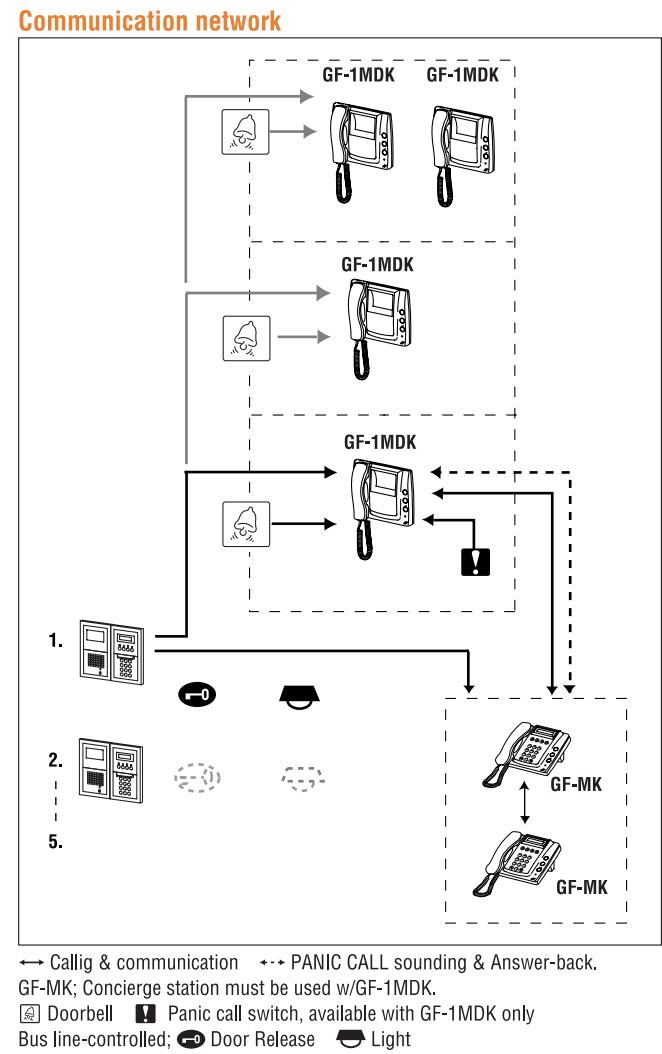

GF-BC
Bus control unit
→ P.57

GF-VBC
Video control unit
→ P.57

GF-4Z
4-apt. Bus junction unit
→ P.57

Power supply

PS-2410DIN
→ P.57

Lineup

GF-nH
Rain hood
→ P.55

GF-nHB
Hooded surface-mount box
→ P.55

GF-BP
Blank panel
→ P.54

GF-AD
Address module
→ P.54

GF-W-S
Desk-top stand for GF-MK
→ P.56

GF-AP
Address panel
→ P.54

Frame & Box

Assemble the following in as many rows as required.

- GF-2F** 2-module Front frame
- GF-2B** 2-module Back box
- GF-3F** 3-module Front frame
- GF-3B** 3-module Back box

→P.55

- ### Features
- Two single-pair cables run throughout system
 - System setup without need of extra tools
 - Call tone off at individual station with blinking LED
 - Door release & external light, Bus line-controlled
 - Optional functions: Doorbell at individual door. Auto-Entry (auto door strike)
 - User-optional feature, using SERVICE button
- ### Capacity
- 1 or 2 apartment stations within a residence
 - Total 250 apartment stations incl. second stations